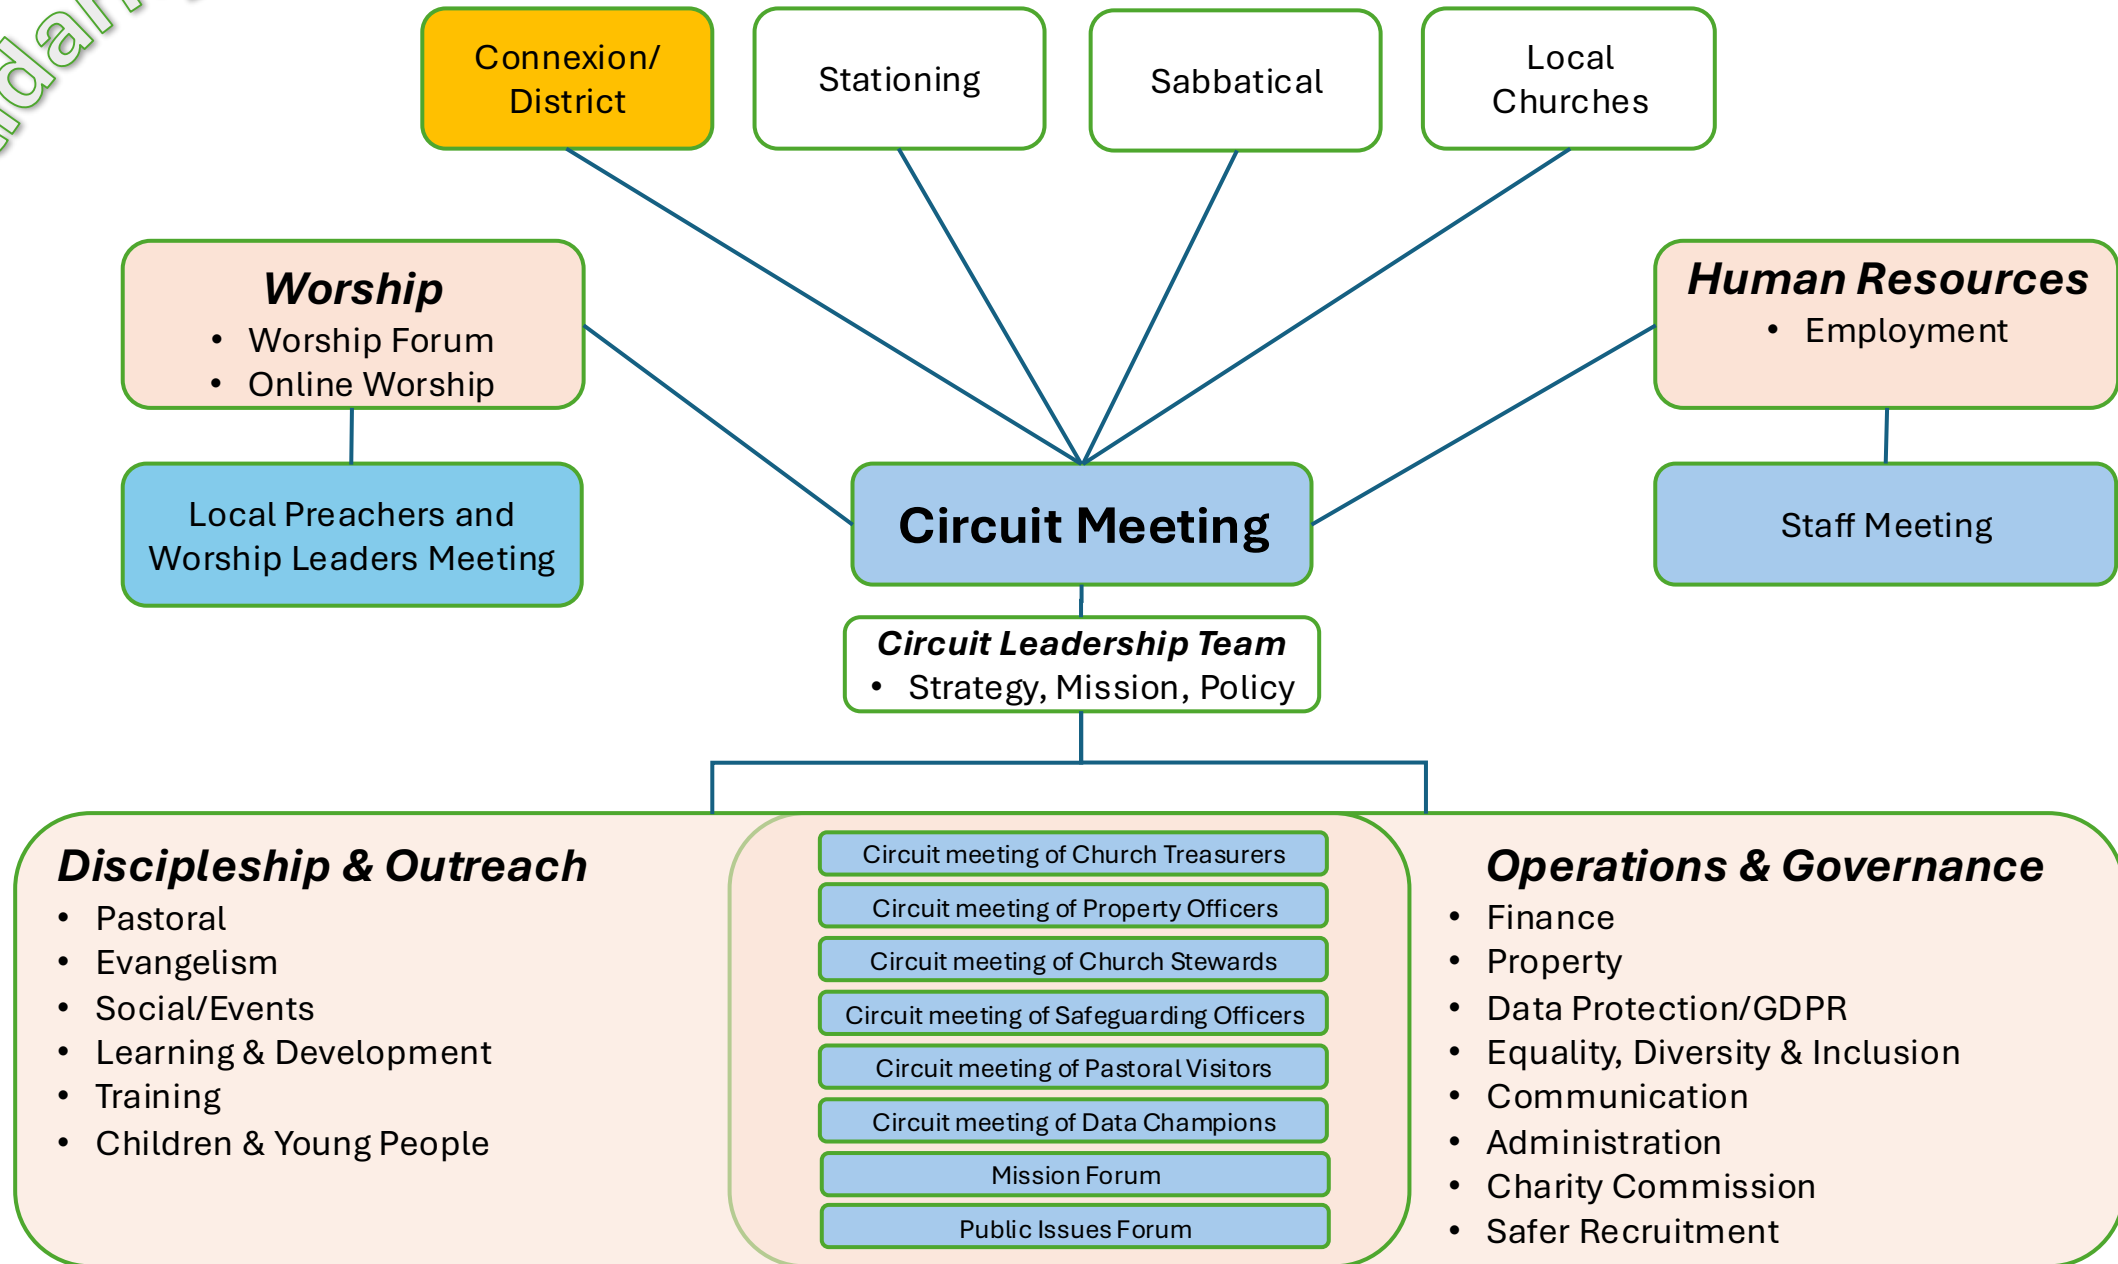

Stamford Methodist Circuit

Justice, Dignity & Solidarity

Safeguarding

Connexion/
District

Stationing

Sabbatical

Local
Churches

Worship

- Worship Forum
- Online Worship

Local Preachers and
Worship Leaders Meeting

Circuit Meeting

Circuit Leadership Team
• Strategy, Mission, Policy

Human Resources

- Employment

Staff Meeting

Discipleship & Outreach

- Pastoral
- Evangelism
- Social/Events
- Learning & Development
- Training
- Children & Young People

Circuit meeting of Church Treasurers

Circuit meeting of Property Officers

Circuit meeting of Church Stewards

Circuit meeting of Safeguarding Officers

Circuit meeting of Pastoral Visitors

Circuit meeting of Data Champions

Mission Forum

Public Issues Forum

Operations & Governance

- Finance
- Property
- Data Protection/GDPR
- Equality, Diversity & Inclusion
- Communication
- Administration
- Charity Commission
- Safer Recruitment